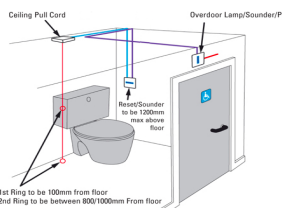

Disabled Alarm System

Disabled Alarm allows a distressed person to raise an alarm in the event of an emergency. To operate, the user

simply press a button or pulls the cord of a ceiling pull unit to activate a light and sounder outside the WC. Alarm can be send central monitoring.

Public Address / Voice Alarm System

It is one of the elements of security in modern public buildings. It is possible to quickly broadcast information