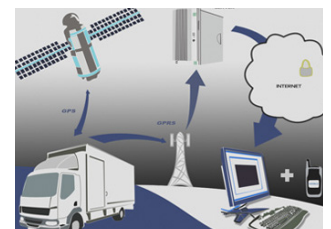

and solutions providers including hardware, software, tags and related services, to enable comprehensive solutions that meet the specific needs of individual companies.